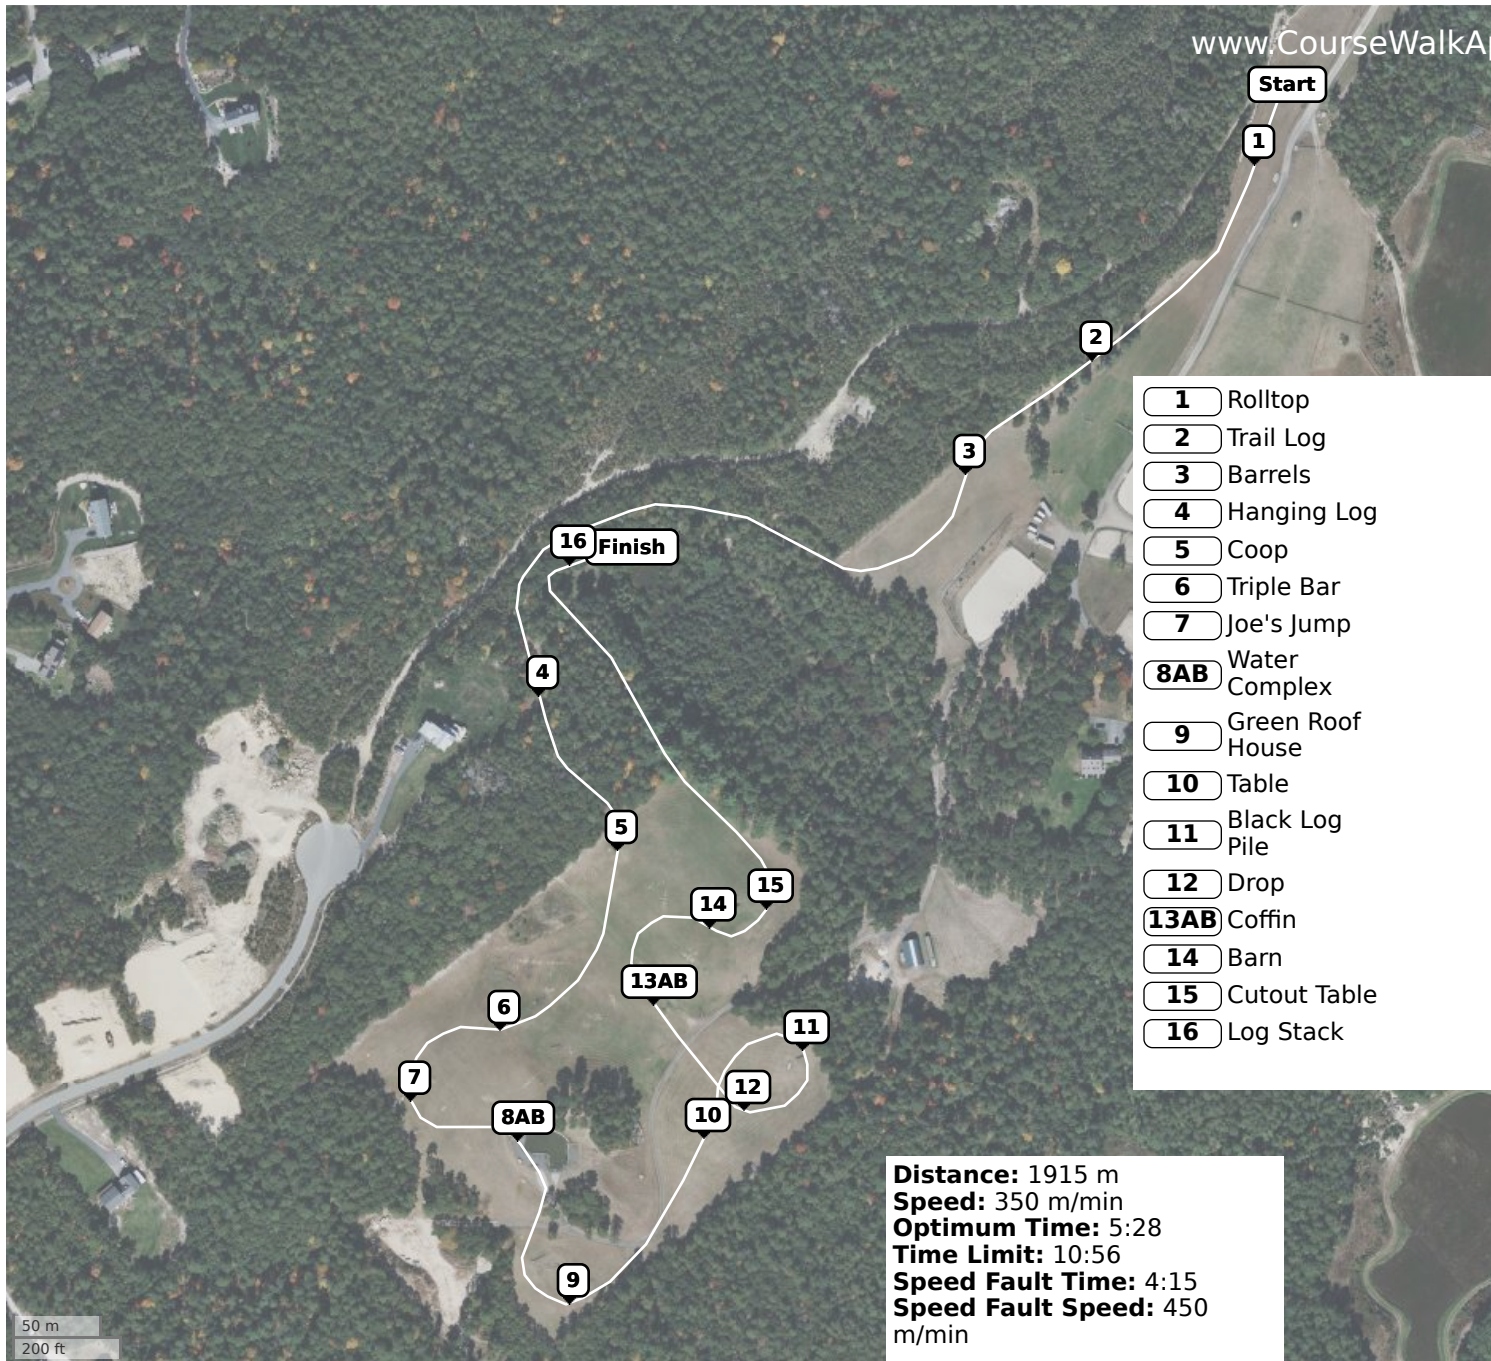

VALINOR FARM HORSE TRIALS (ID: 24200) - NOVICE

Black Number on White