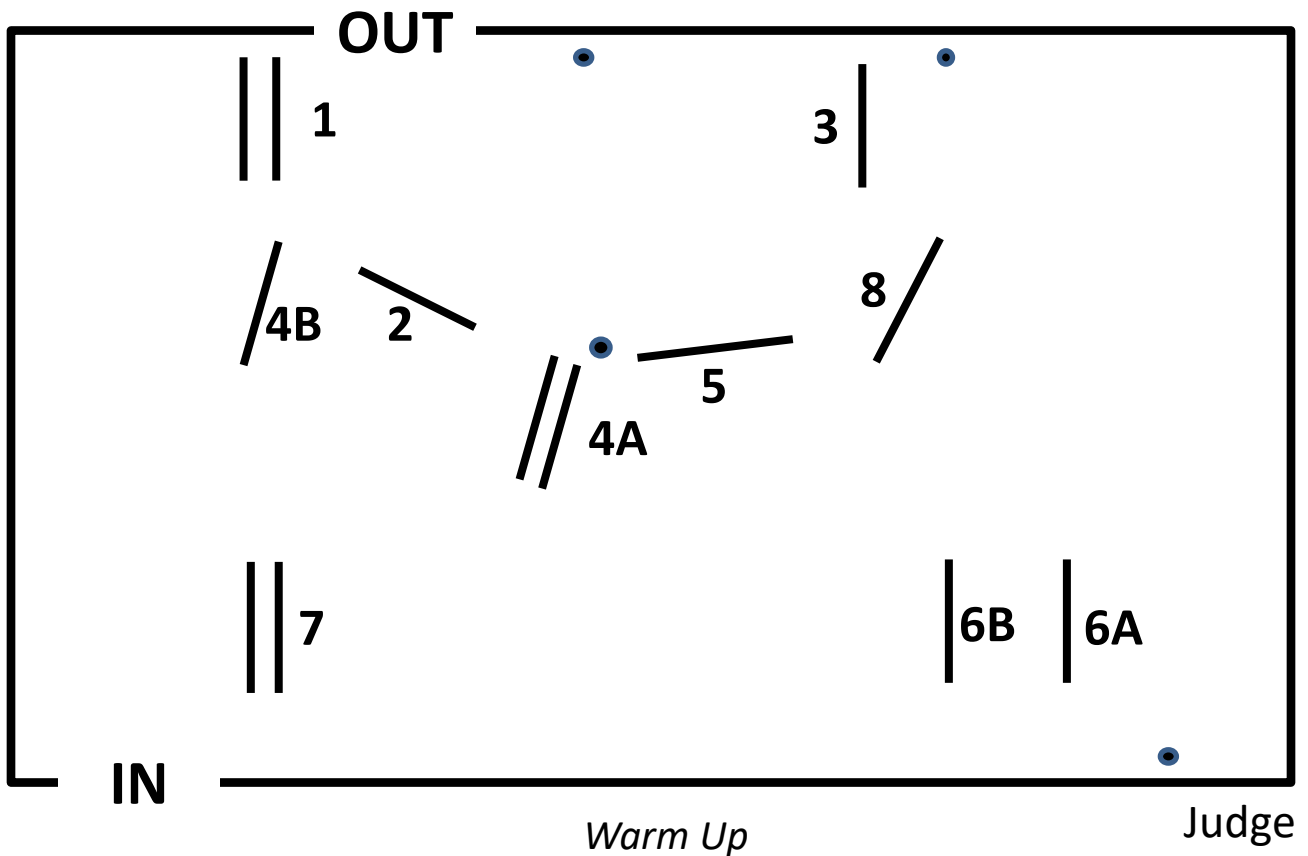

STADIUM

June
2022

Meters: 420

Level	Height	Meters Per Minute	Optimum Time	Time Limit	Change
Modified	3' 5"	325	1:18	2:36	As Shown
Training	3' 3"	325	1:18	2:36	As Shown
Novice	2' 11"	320	1:19	2:38	No #6A
Beginner Novice	2' 7"	300	1:24	2:48	No #6A
Starter	2' 3"	300	1:24	2:48	No #4B, #6A