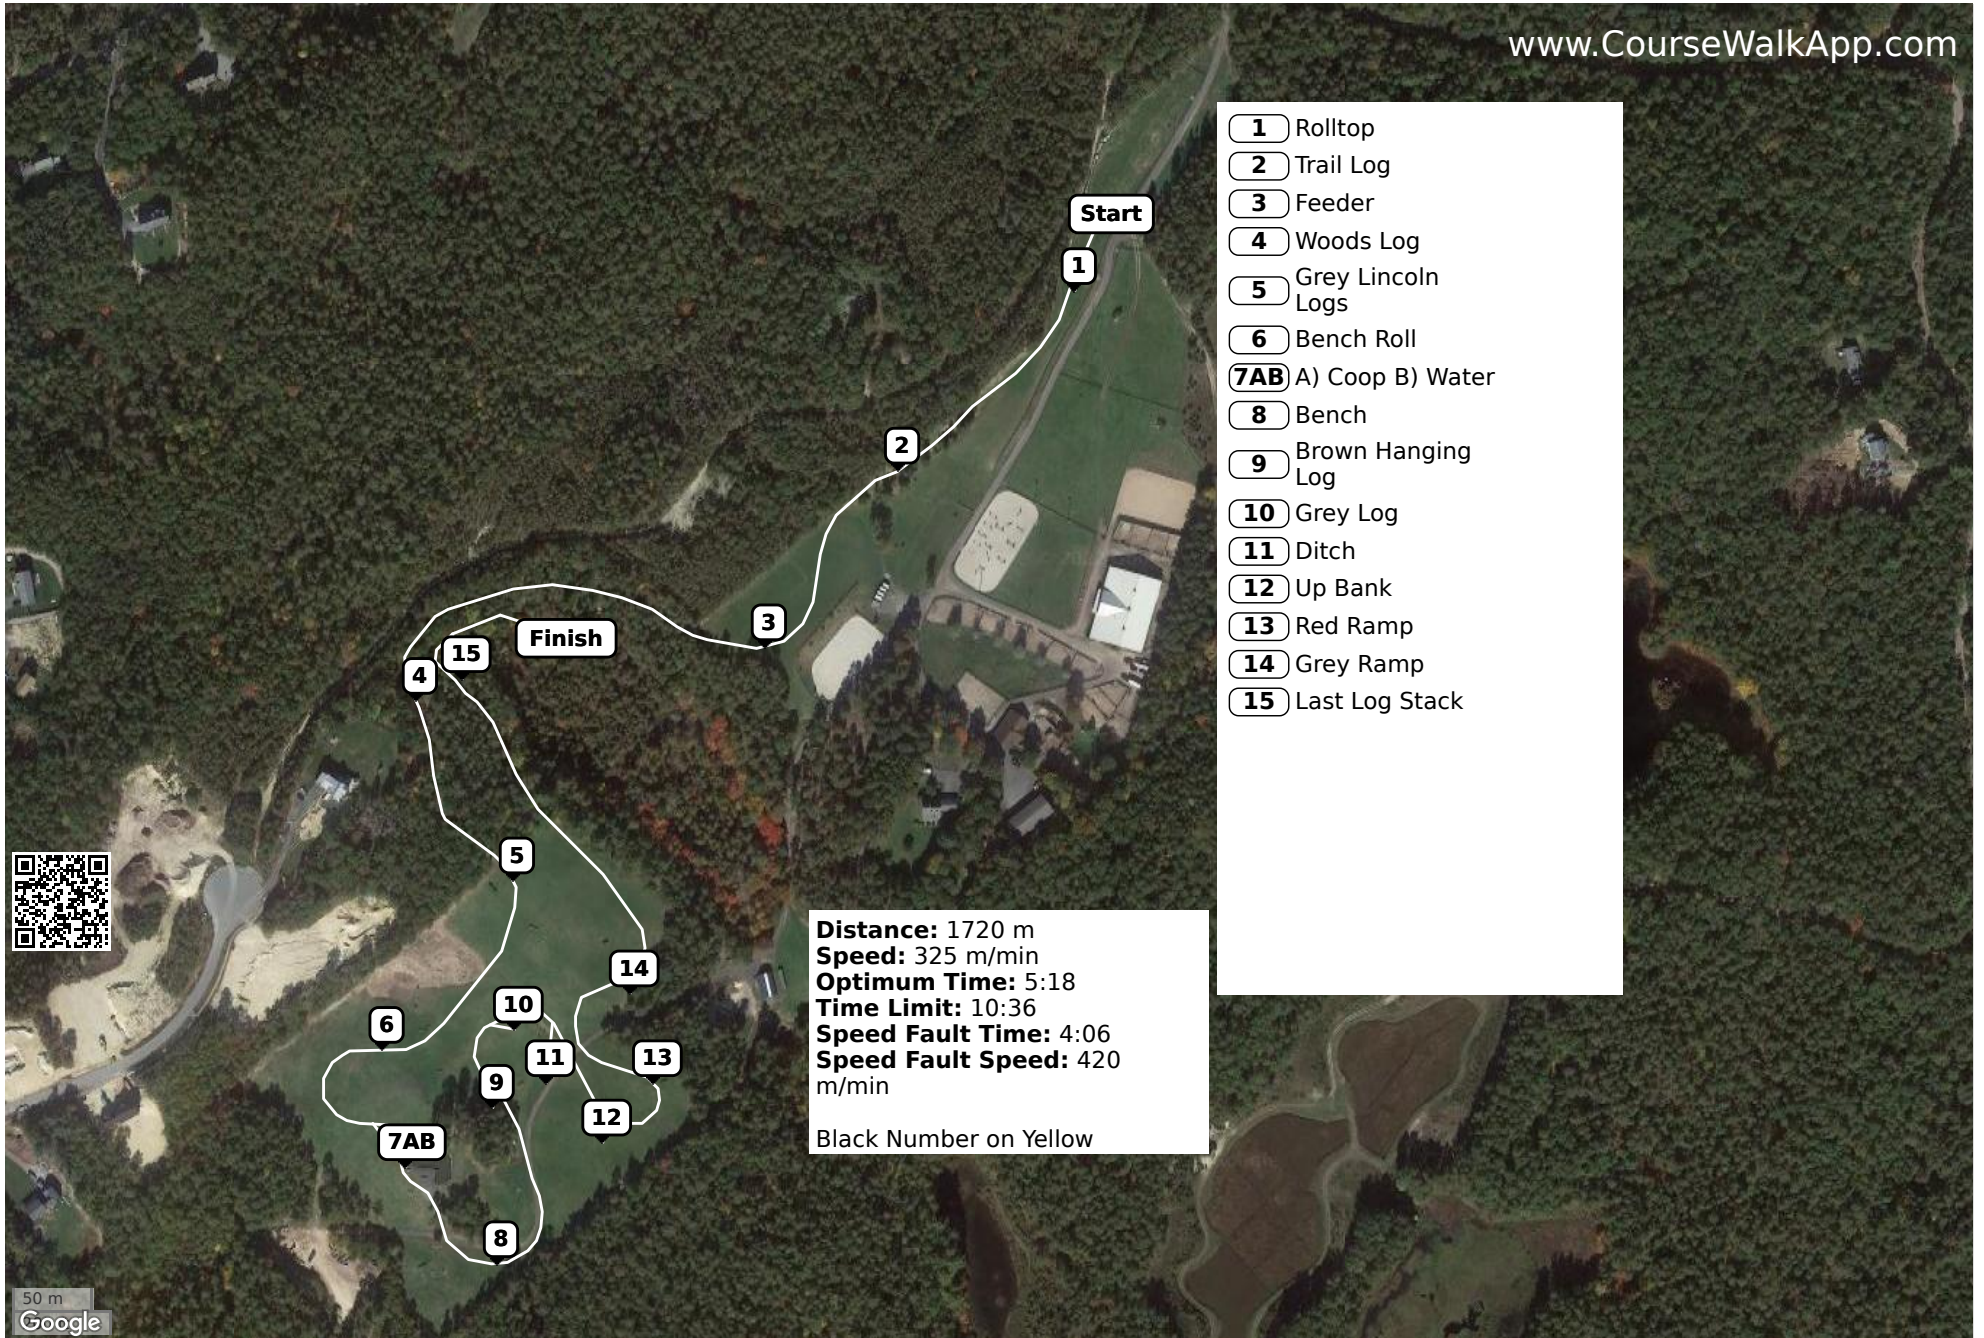

# VALINOR FARM USEA HT June 2022 (ID: 29786) - Beginner Novice

www.CourseWalkApp.com

- 1** Rolltop
- 2** Trail Log
- 3** Feeder
- 4** Woods Log
- 5** Grey Lincoln Logs
- 6** Bench Roll
- 7AB** A) Coop B) Water
- 8** Bench
- 9** Brown Hanging Log
- 10** Grey Log
- 11** Ditch
- 12** Up Bank
- 13** Red Ramp
- 14** Grey Ramp
- 15** Last Log Stack

**Distance:** 1720 m  
**Speed:** 325 m/min  
**Optimum Time:** 5:18  
**Time Limit:** 10:36  
**Speed Fault Time:** 4:06  
**Speed Fault Speed:** 420 m/min  
Black Number on Yellow

50 m  
Google