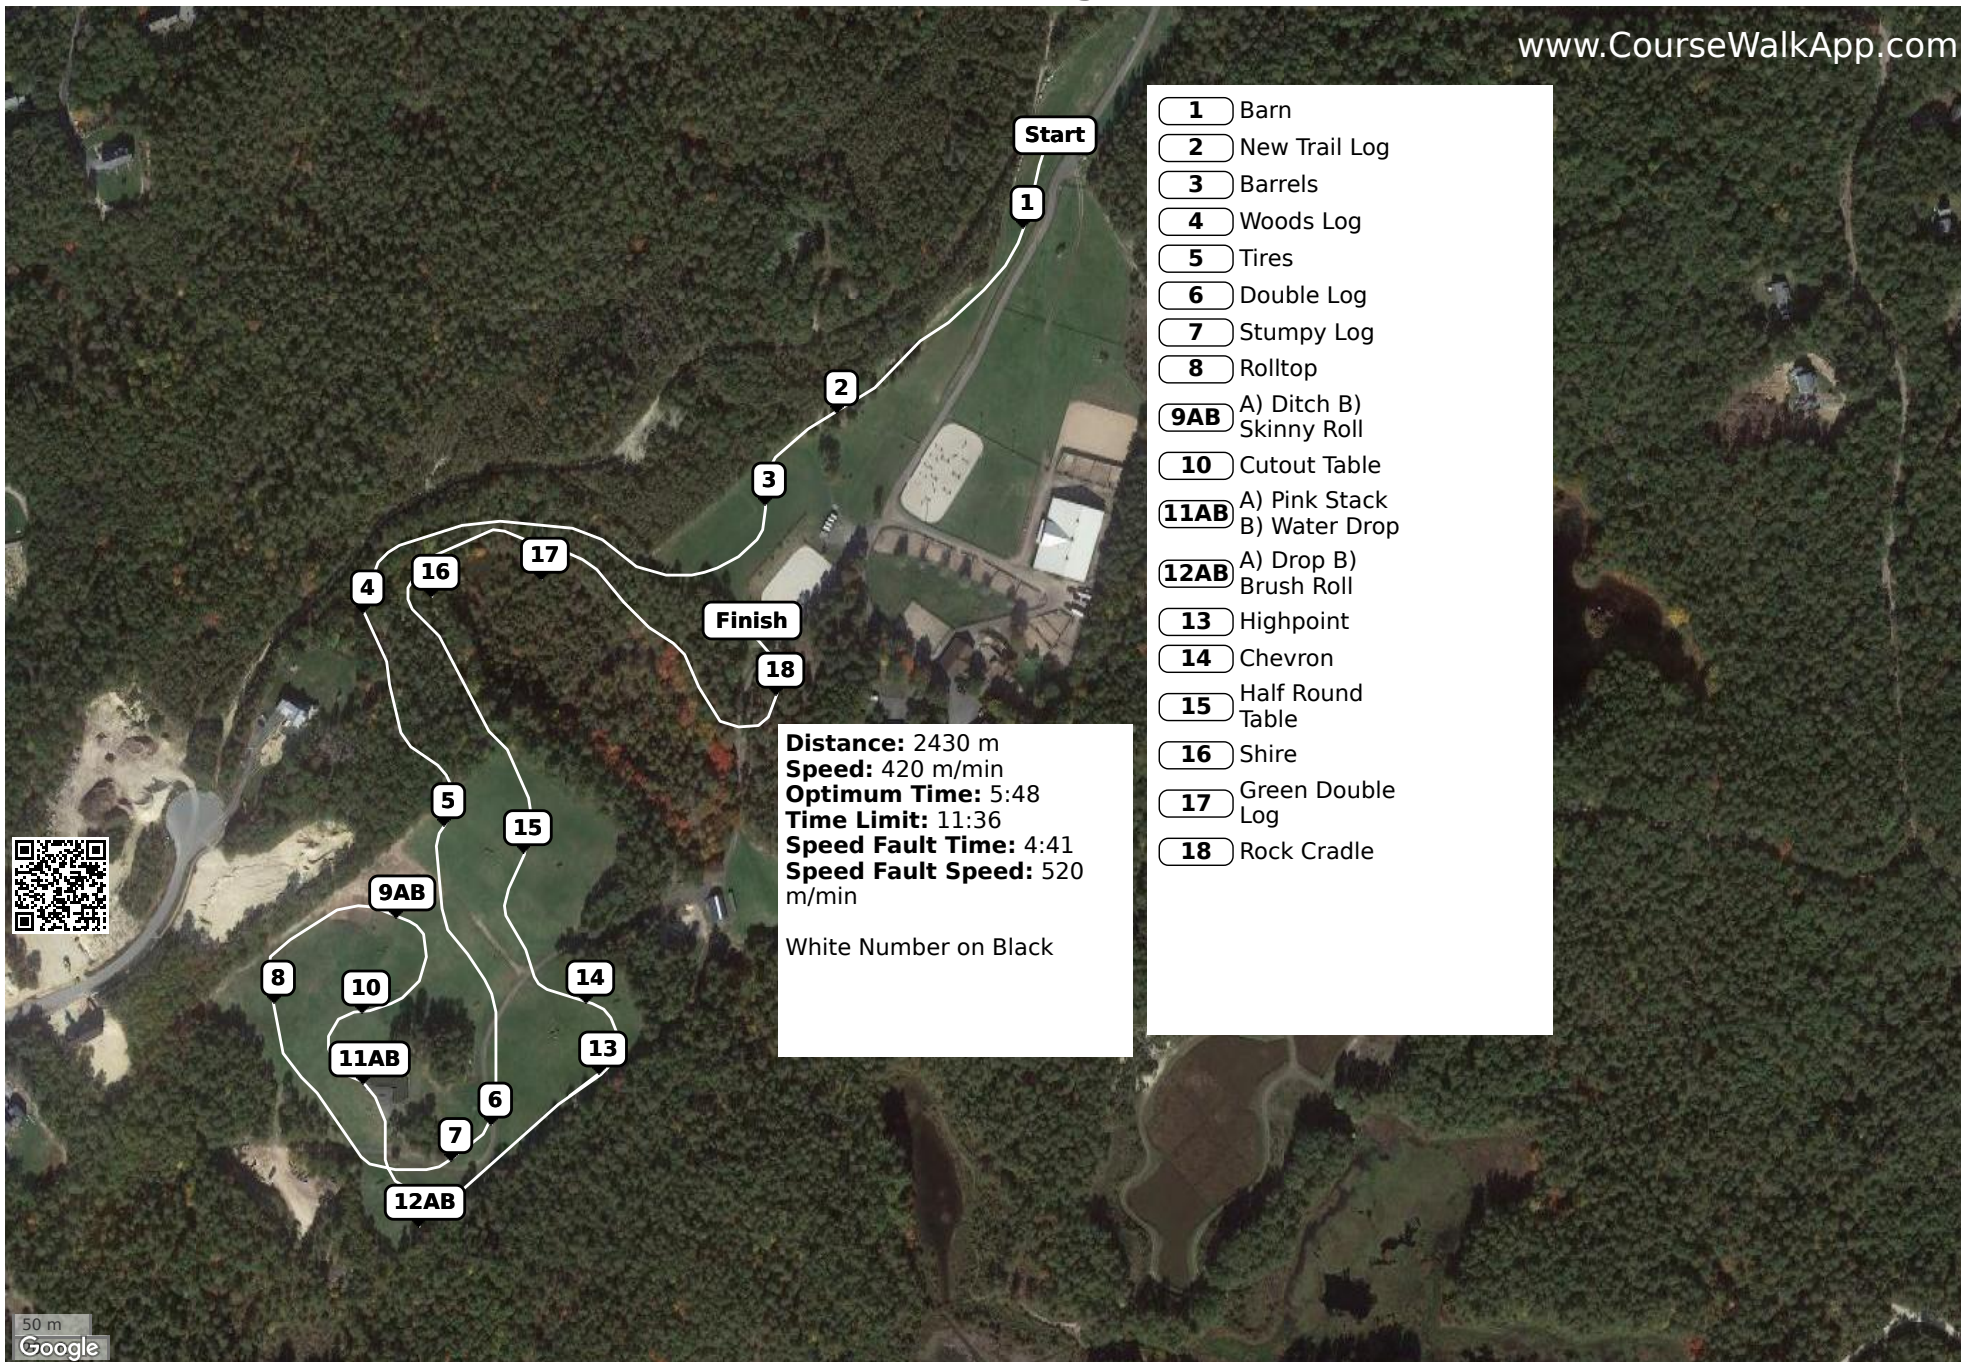

VALINOR FARM USEA HT June 2022 (ID: 29784) - Training

www.CourseWalkApp.com

- 1 Barn
- 2 New Trail Log
- 3 Barrels
- 4 Woods Log
- 5 Tires
- 6 Double Log
- 7 Stumpy Log
- 8 Rolltop
- 9AB A) Ditch B) Skinny Roll
- 10 Cutout Table
- 11AB A) Pink Stack B) Water Drop
- 12AB A) Drop B) Brush Roll
- 13 Highpoint
- 14 Chevron
- 15 Half Round Table
- 16 Shire
- 17 Green Double Log
- 18 Rock Cradle

Distance: 2430 m
Speed: 420 m/min
Optimum Time: 5:48
Time Limit: 11:36
Speed Fault Time: 4:41
Speed Fault Speed: 520 m/min

White Number on Black

50 m
Google