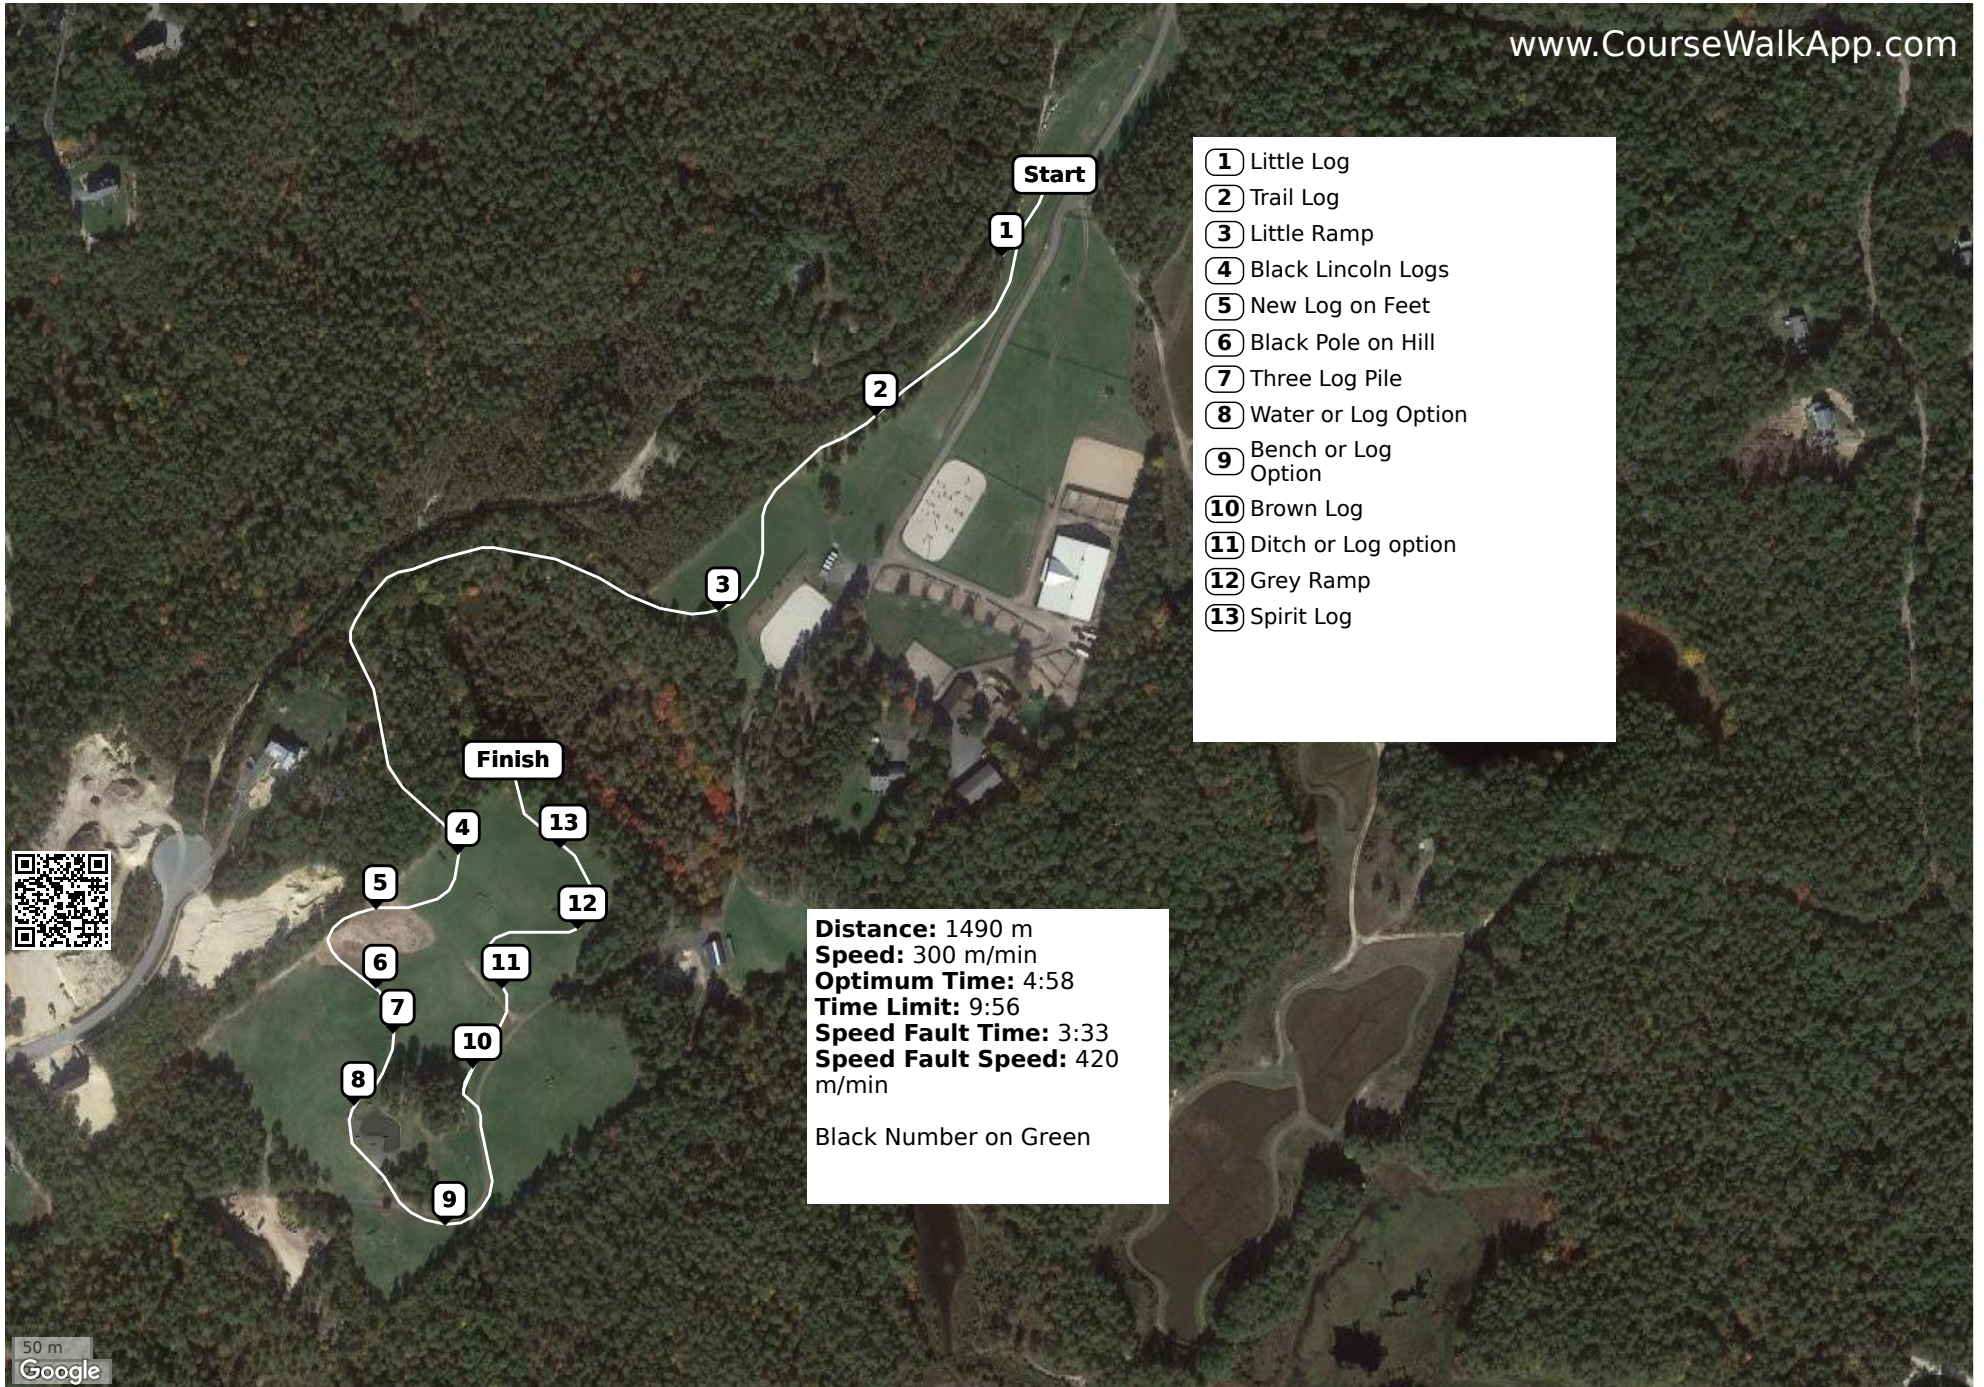

VALINOR FARM USEA HT June 2022 (ID: 29787) - Starter

www.CourseWalkApp.com

- ① Little Log
- ② Trail Log
- ③ Little Ramp
- ④ Black Lincoln Logs
- ⑤ New Log on Feet
- ⑥ Black Pole on Hill
- ⑦ Three Log Pile
- ⑧ Water or Log Option
- ⑨ Bench or Log Option
- ⑩ Brown Log
- ⑪ Ditch or Log option
- ⑫ Grey Ramp
- ⑬ Spirit Log

Distance: 1490 m
Speed: 300 m/min
Optimum Time: 4:58
Time Limit: 9:56
Speed Fault Time: 3:33
Speed Fault Speed: 420 m/min

Black Number on Green

50 m
Google