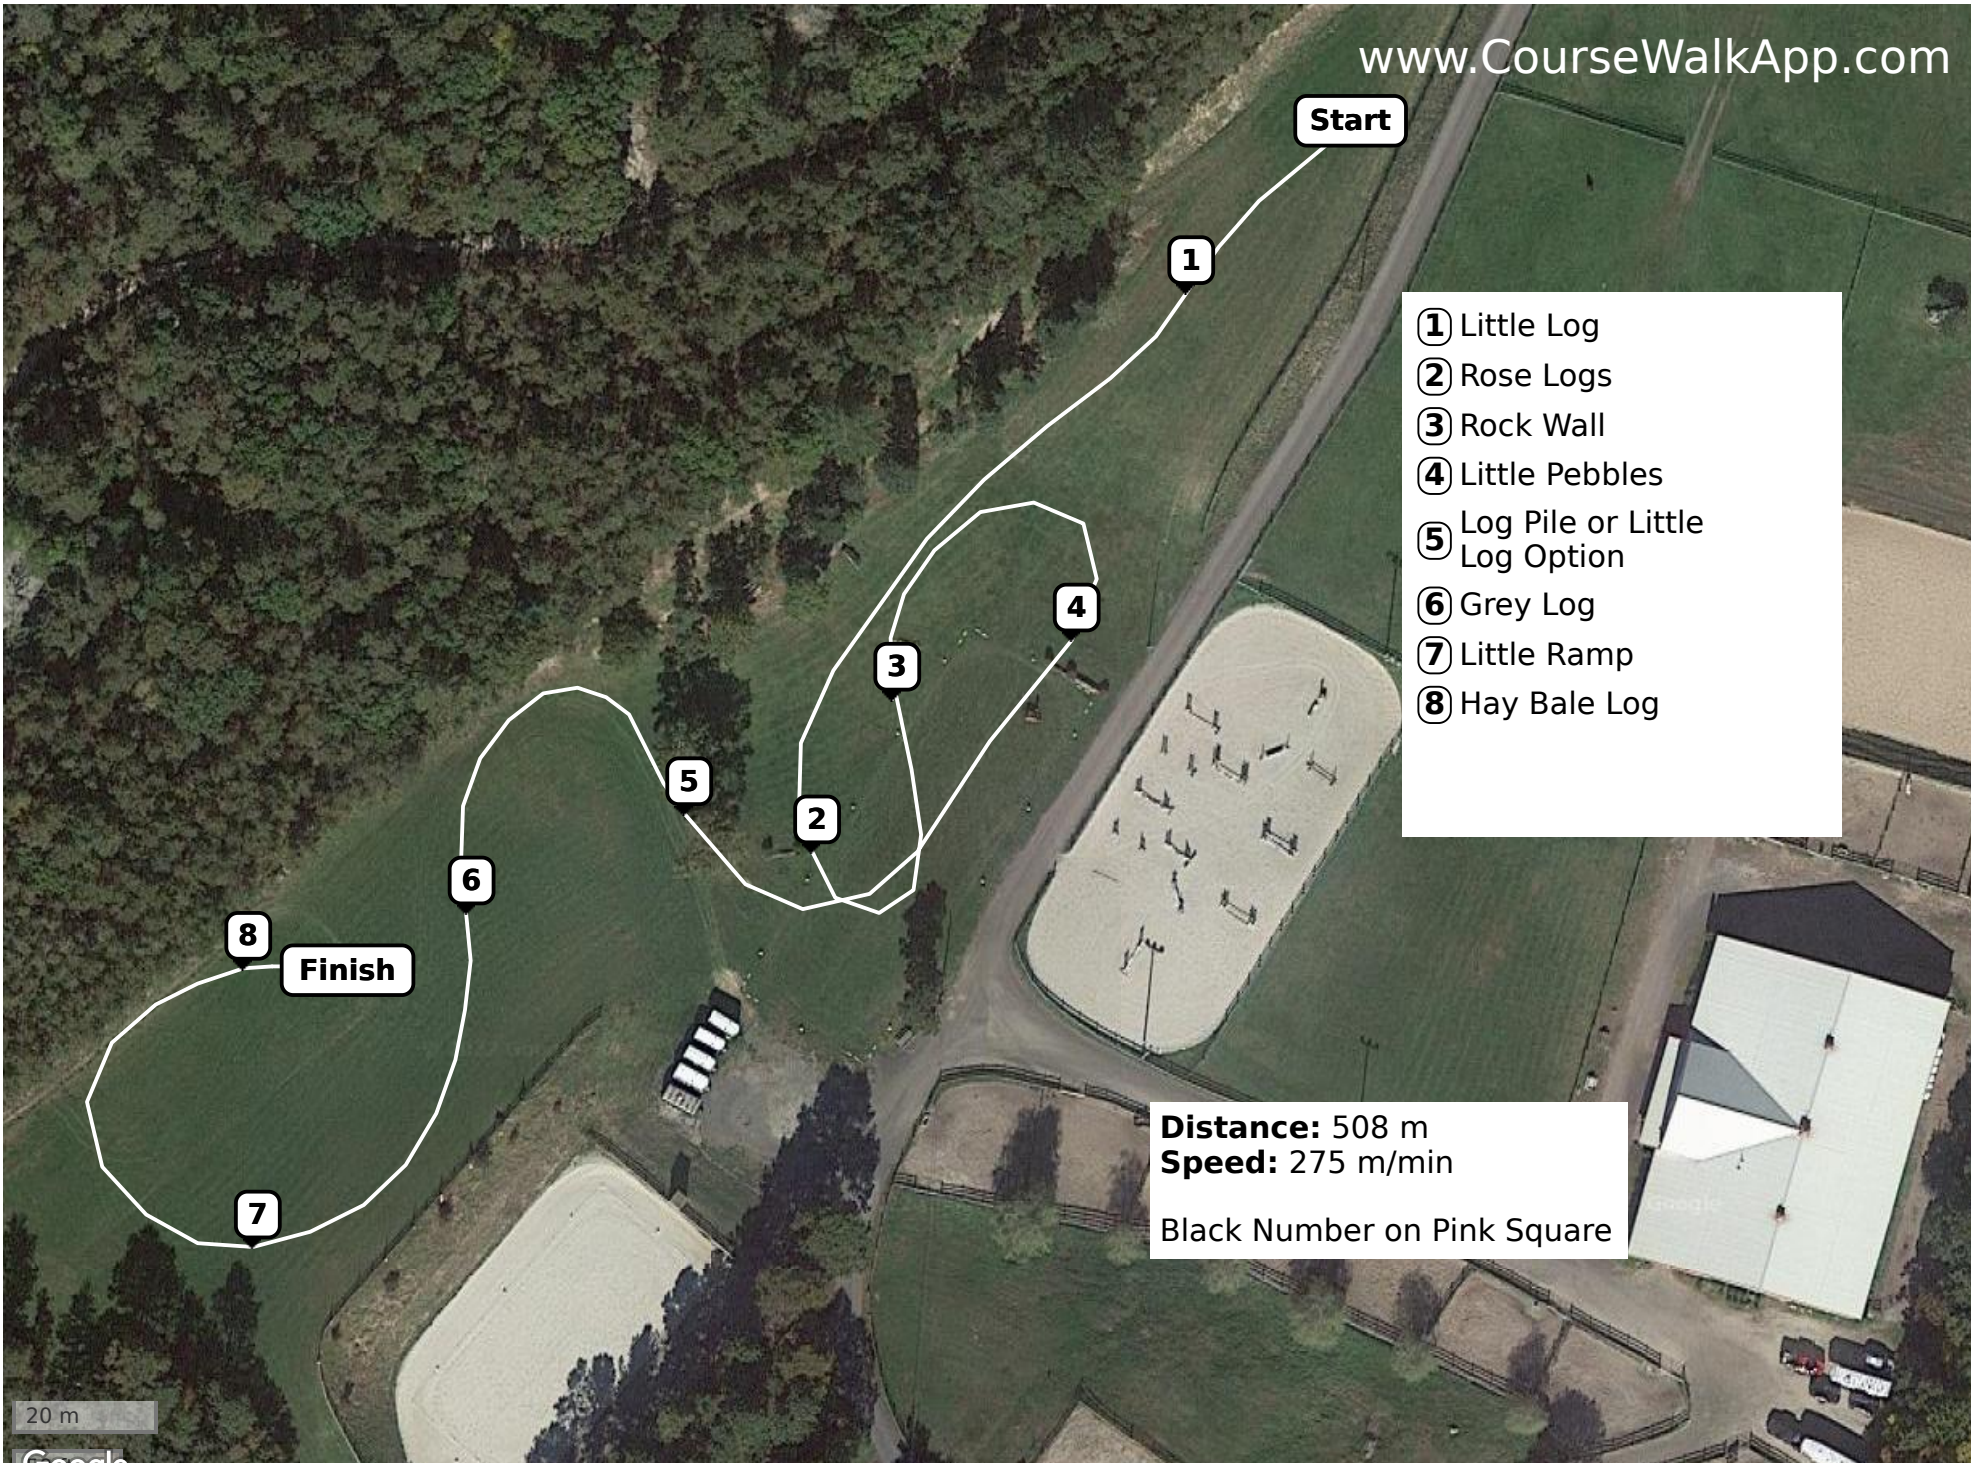

Valinor Farm July Schooling Horse Trials (ID: 30489) - Elementary

www.CourseWalkApp.com

- ① Little Log
- ② Rose Logs
- ③ Rock Wall
- ④ Little Pebbles
- ⑤ Log Pile or Little Log Option
- ⑥ Grey Log
- ⑦ Little Ramp
- ⑧ Hay Bale Log

Distance: 508 m
Speed: 275 m/min
Black Number on Pink Square

20 m

Google