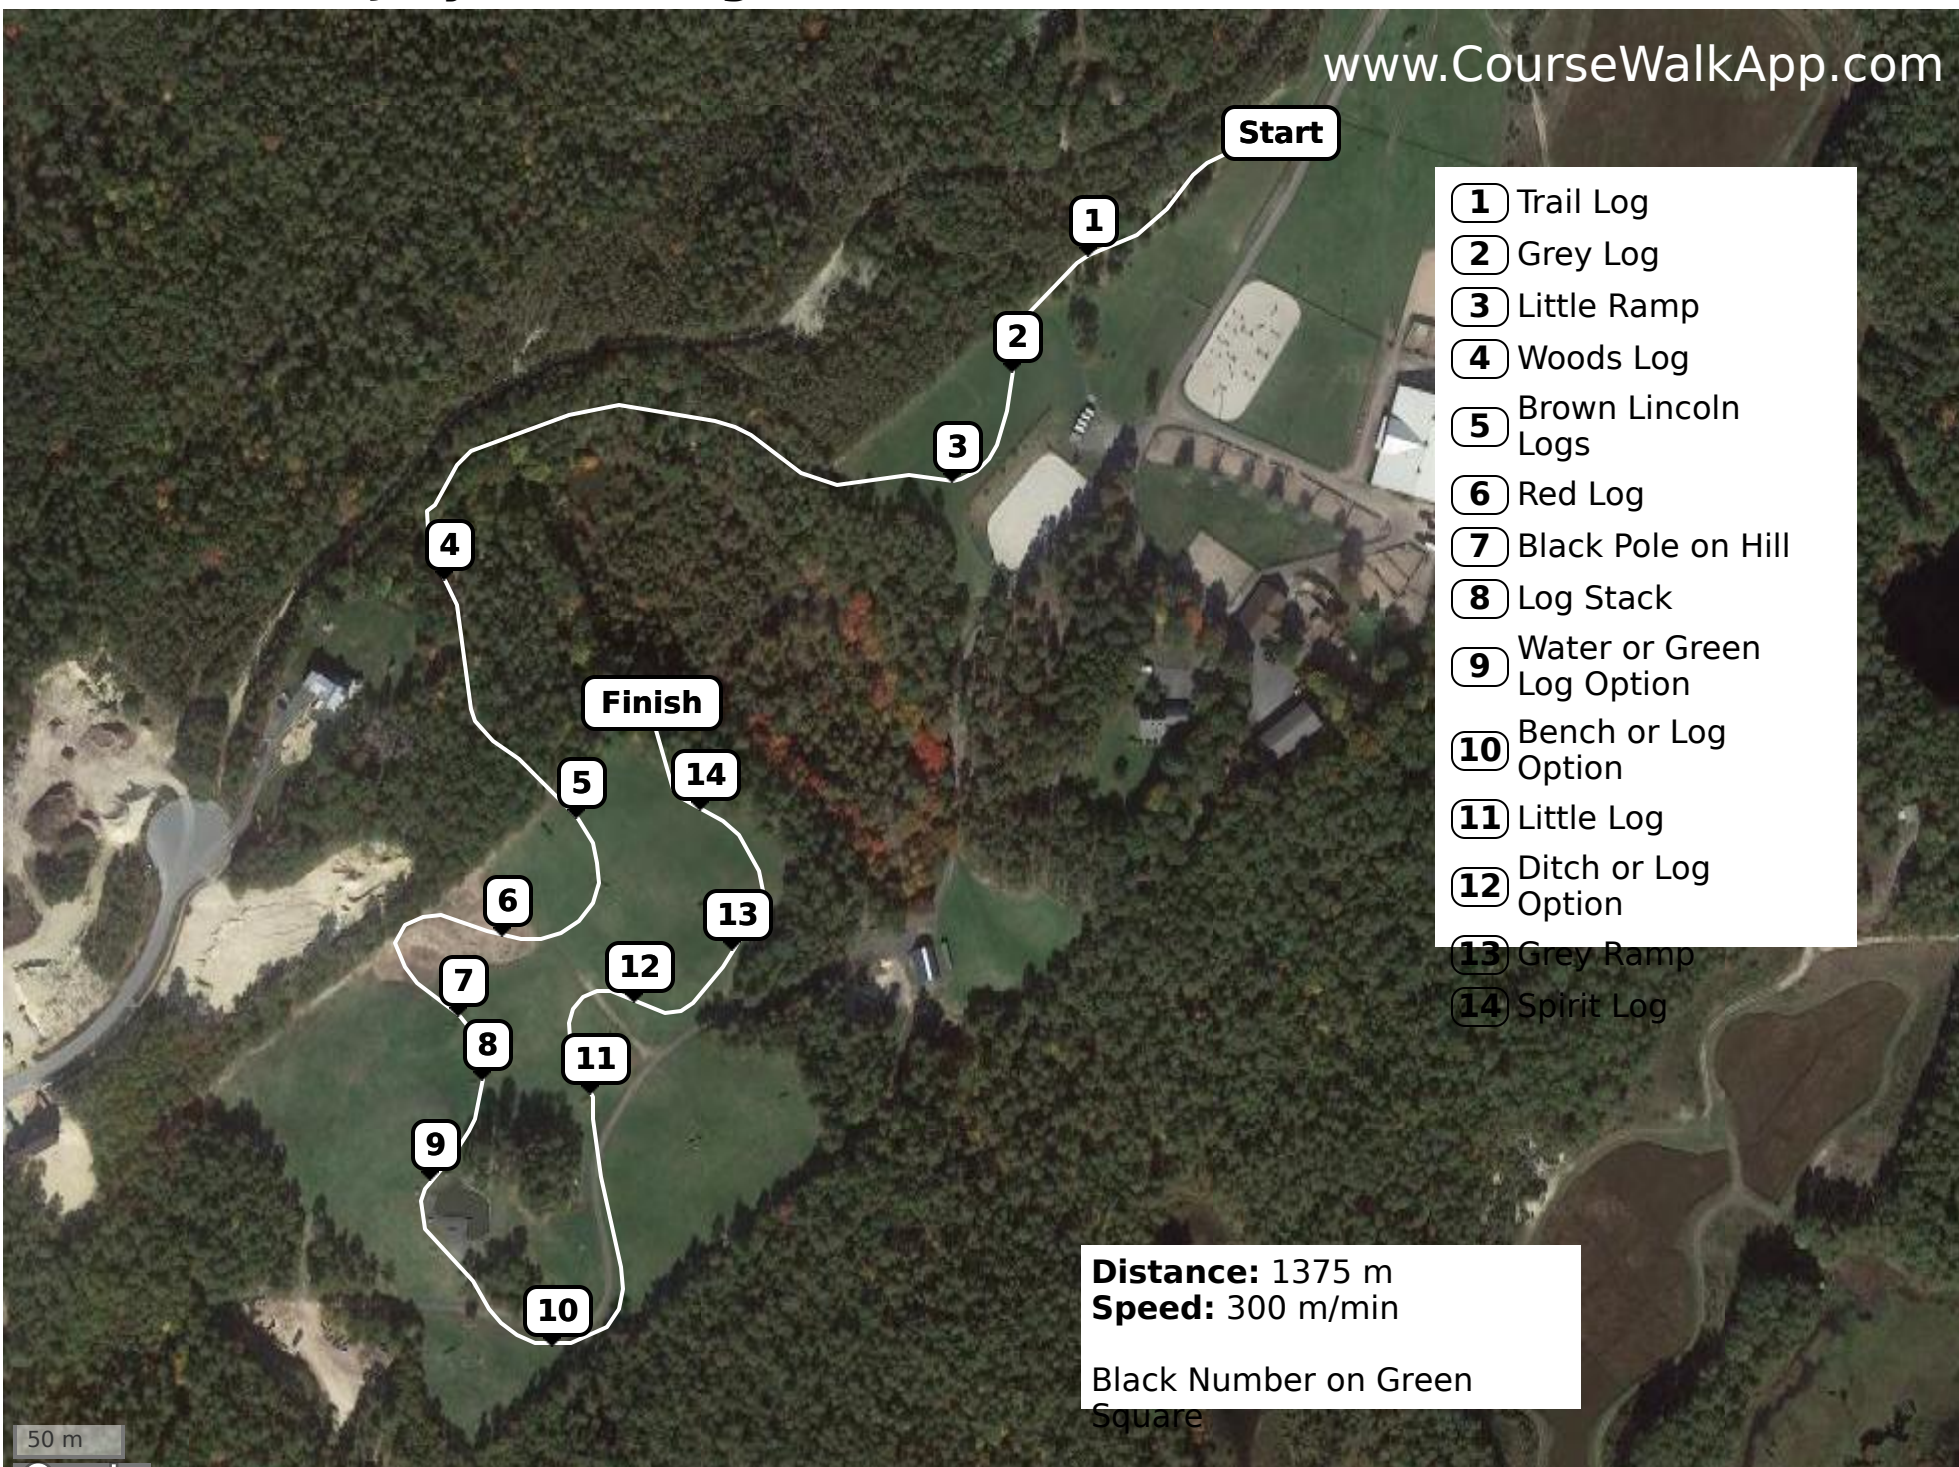

# Valinor Farm July Schooling Horse Trials (ID: 30488) - Starter

www.CourseWalkApp.com

- 1 Trail Log
- 2 Grey Log
- 3 Little Ramp
- 4 Woods Log
- 5 Brown Lincoln Logs
- 6 Red Log
- 7 Black Pole on Hill
- 8 Log Stack
- 9 Water or Green Log Option
- 10 Bench or Log Option
- 11 Little Log
- 12 Ditch or Log Option
- 13 Grey Ramp
- 14 Spirit Log

**Distance:** 1375 m  
**Speed:** 300 m/min  
Black Number on Green Square

50 m