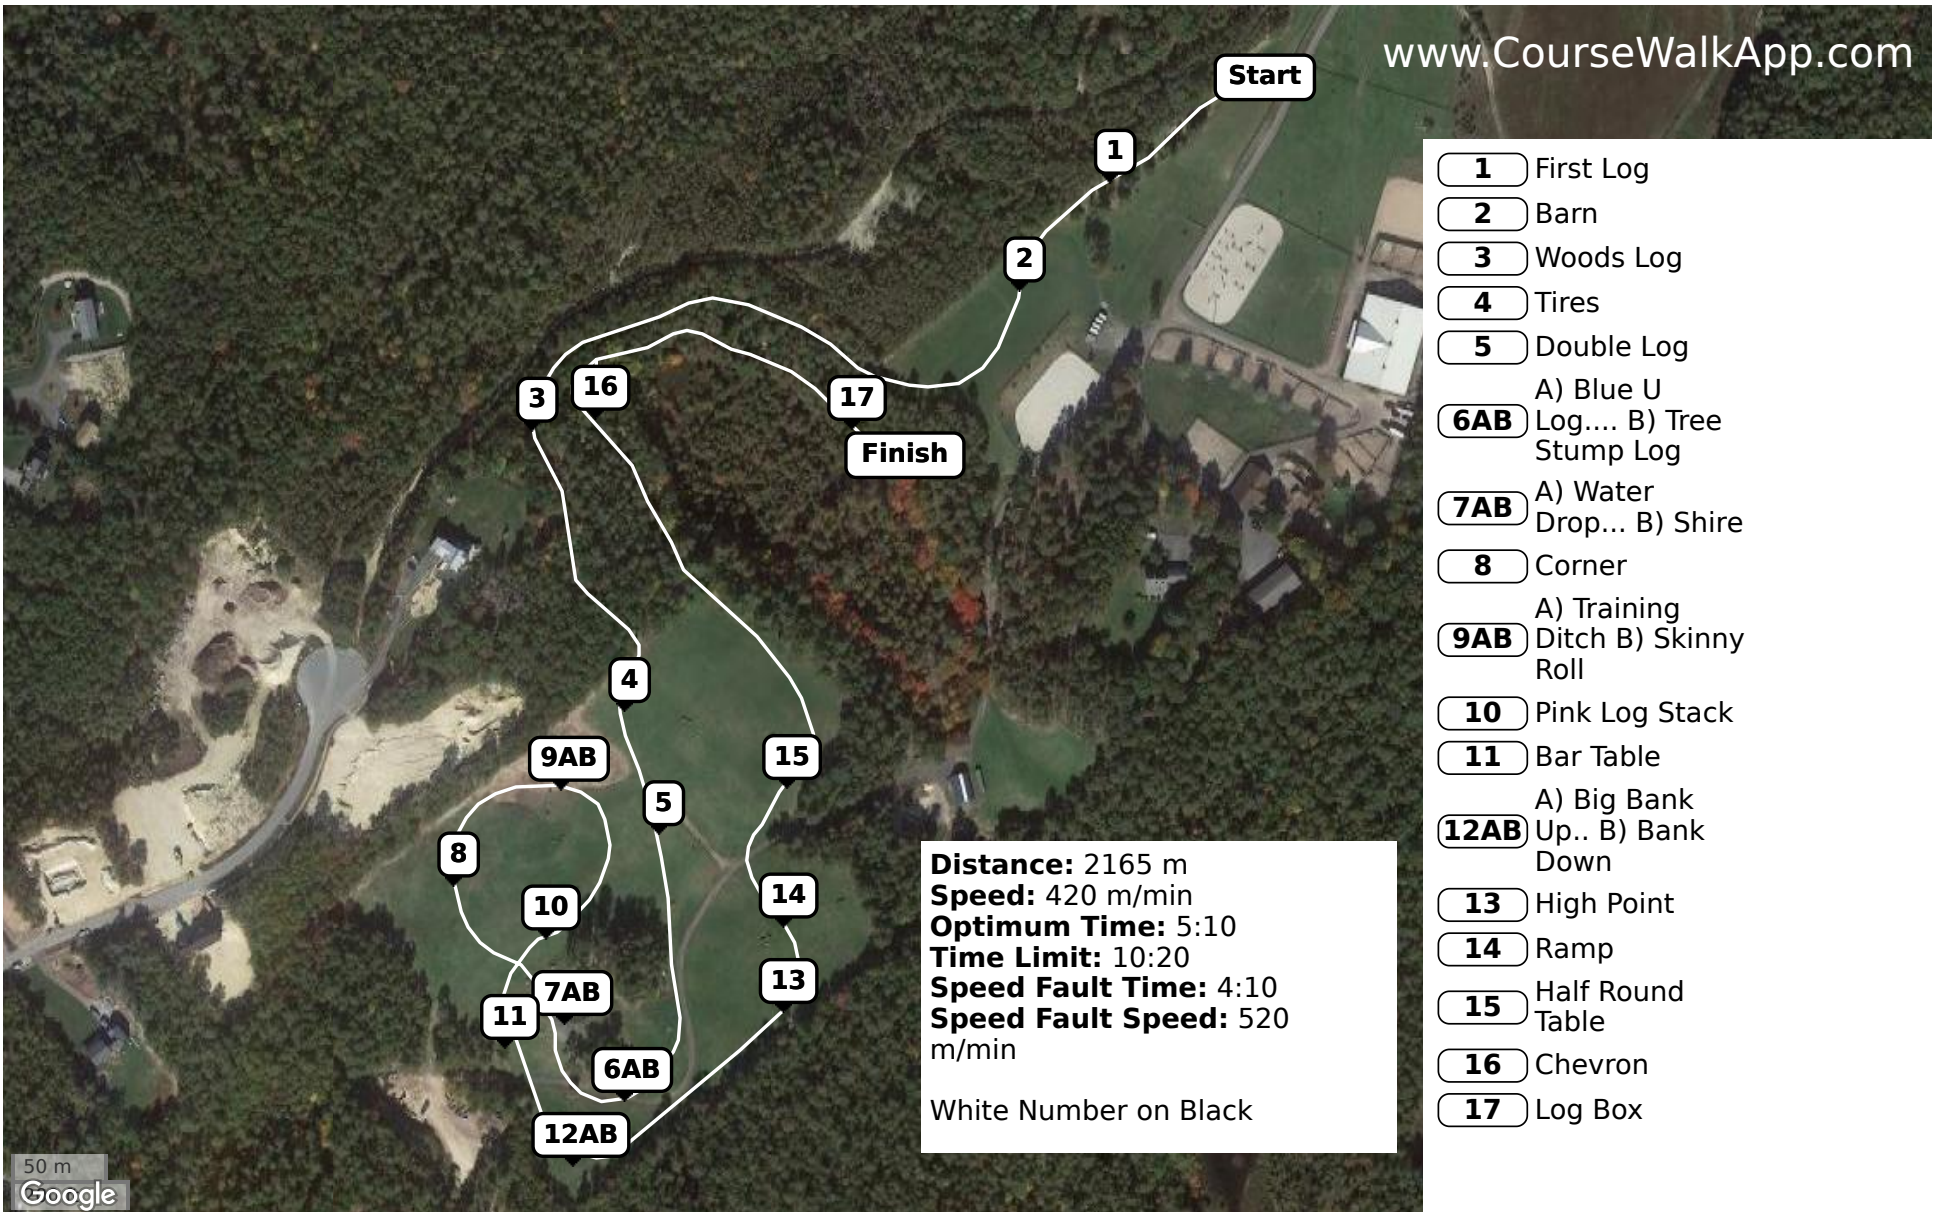

# VALINOR FARM HORSE TRIALS JUNE 2023 (ID: 35200) - Training

www.CourseWalkApp.com

- 1** First Log
- 2** Barn
- 3** Woods Log
- 4** Tires
- 5** Double Log
  - A) Blue U
- 6AB** Log.... B) Tree Stump Log
  - A) Water Drop... B) Shire
- 7AB** Corner
  - A) Training Ditch B) Skinny Roll
- 8** Pink Log Stack
- 9AB** Bar Table
  - A) Big Bank Up.. B) Bank Down
- 10** High Point
- 11** Ramp
- 12AB** Half Round Table
  - A) Training Ditch B) Skinny Roll
- 13** Chevron
- 14** Log Box

**Distance:** 2165 m  
**Speed:** 420 m/min  
**Optimum Time:** 5:10  
**Time Limit:** 10:20  
**Speed Fault Time:** 4:10  
**Speed Fault Speed:** 520 m/min

White Number on Black