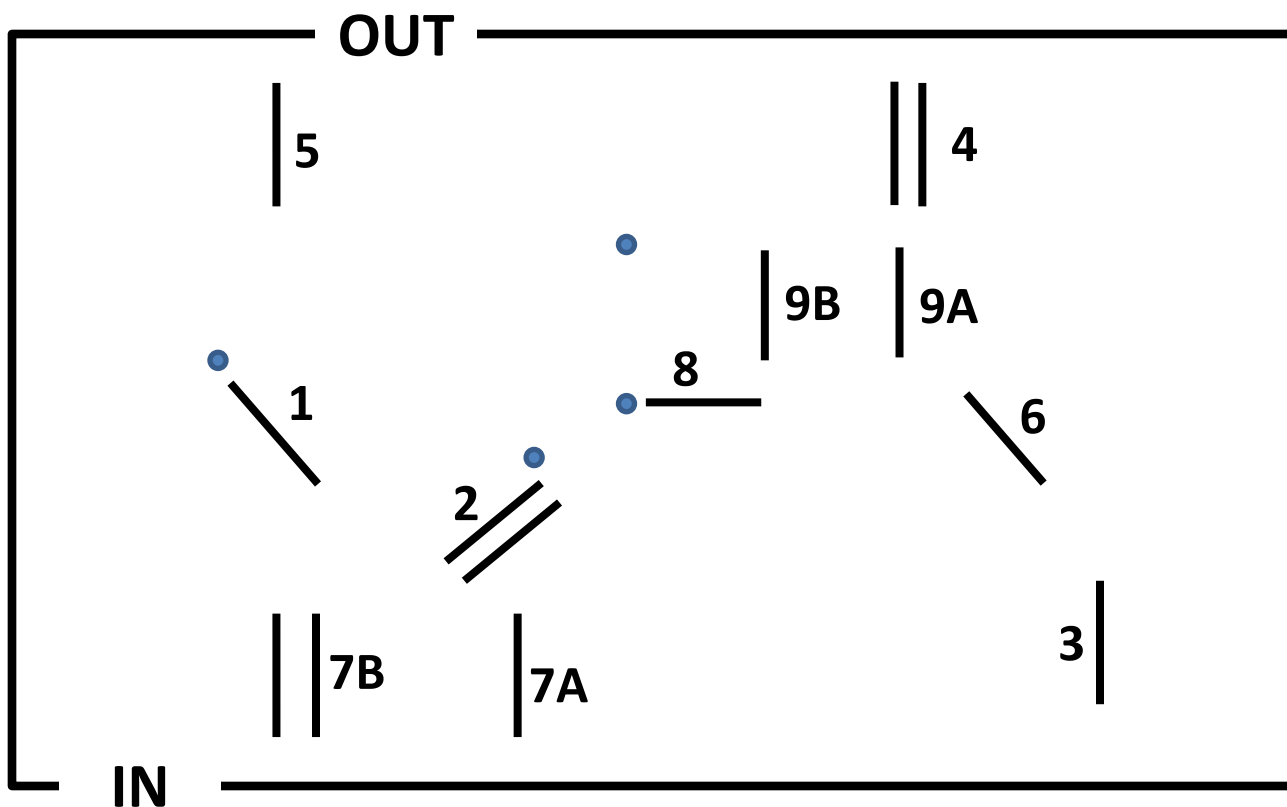

STADIUM

April
2024

Warm Up

Level	Height	Change
Training	3' 3"	As Shown
Novice	2' 11"	No #9A
Beginner Novice	2' 7"	No #9A
Starter	2' 3"	No #9A, No 7A
Elementary	2'	No #9A, No 7A, Verticals Only
Cross Rails		No #9A, No 7A, All Cross rails

**Courses are not timed