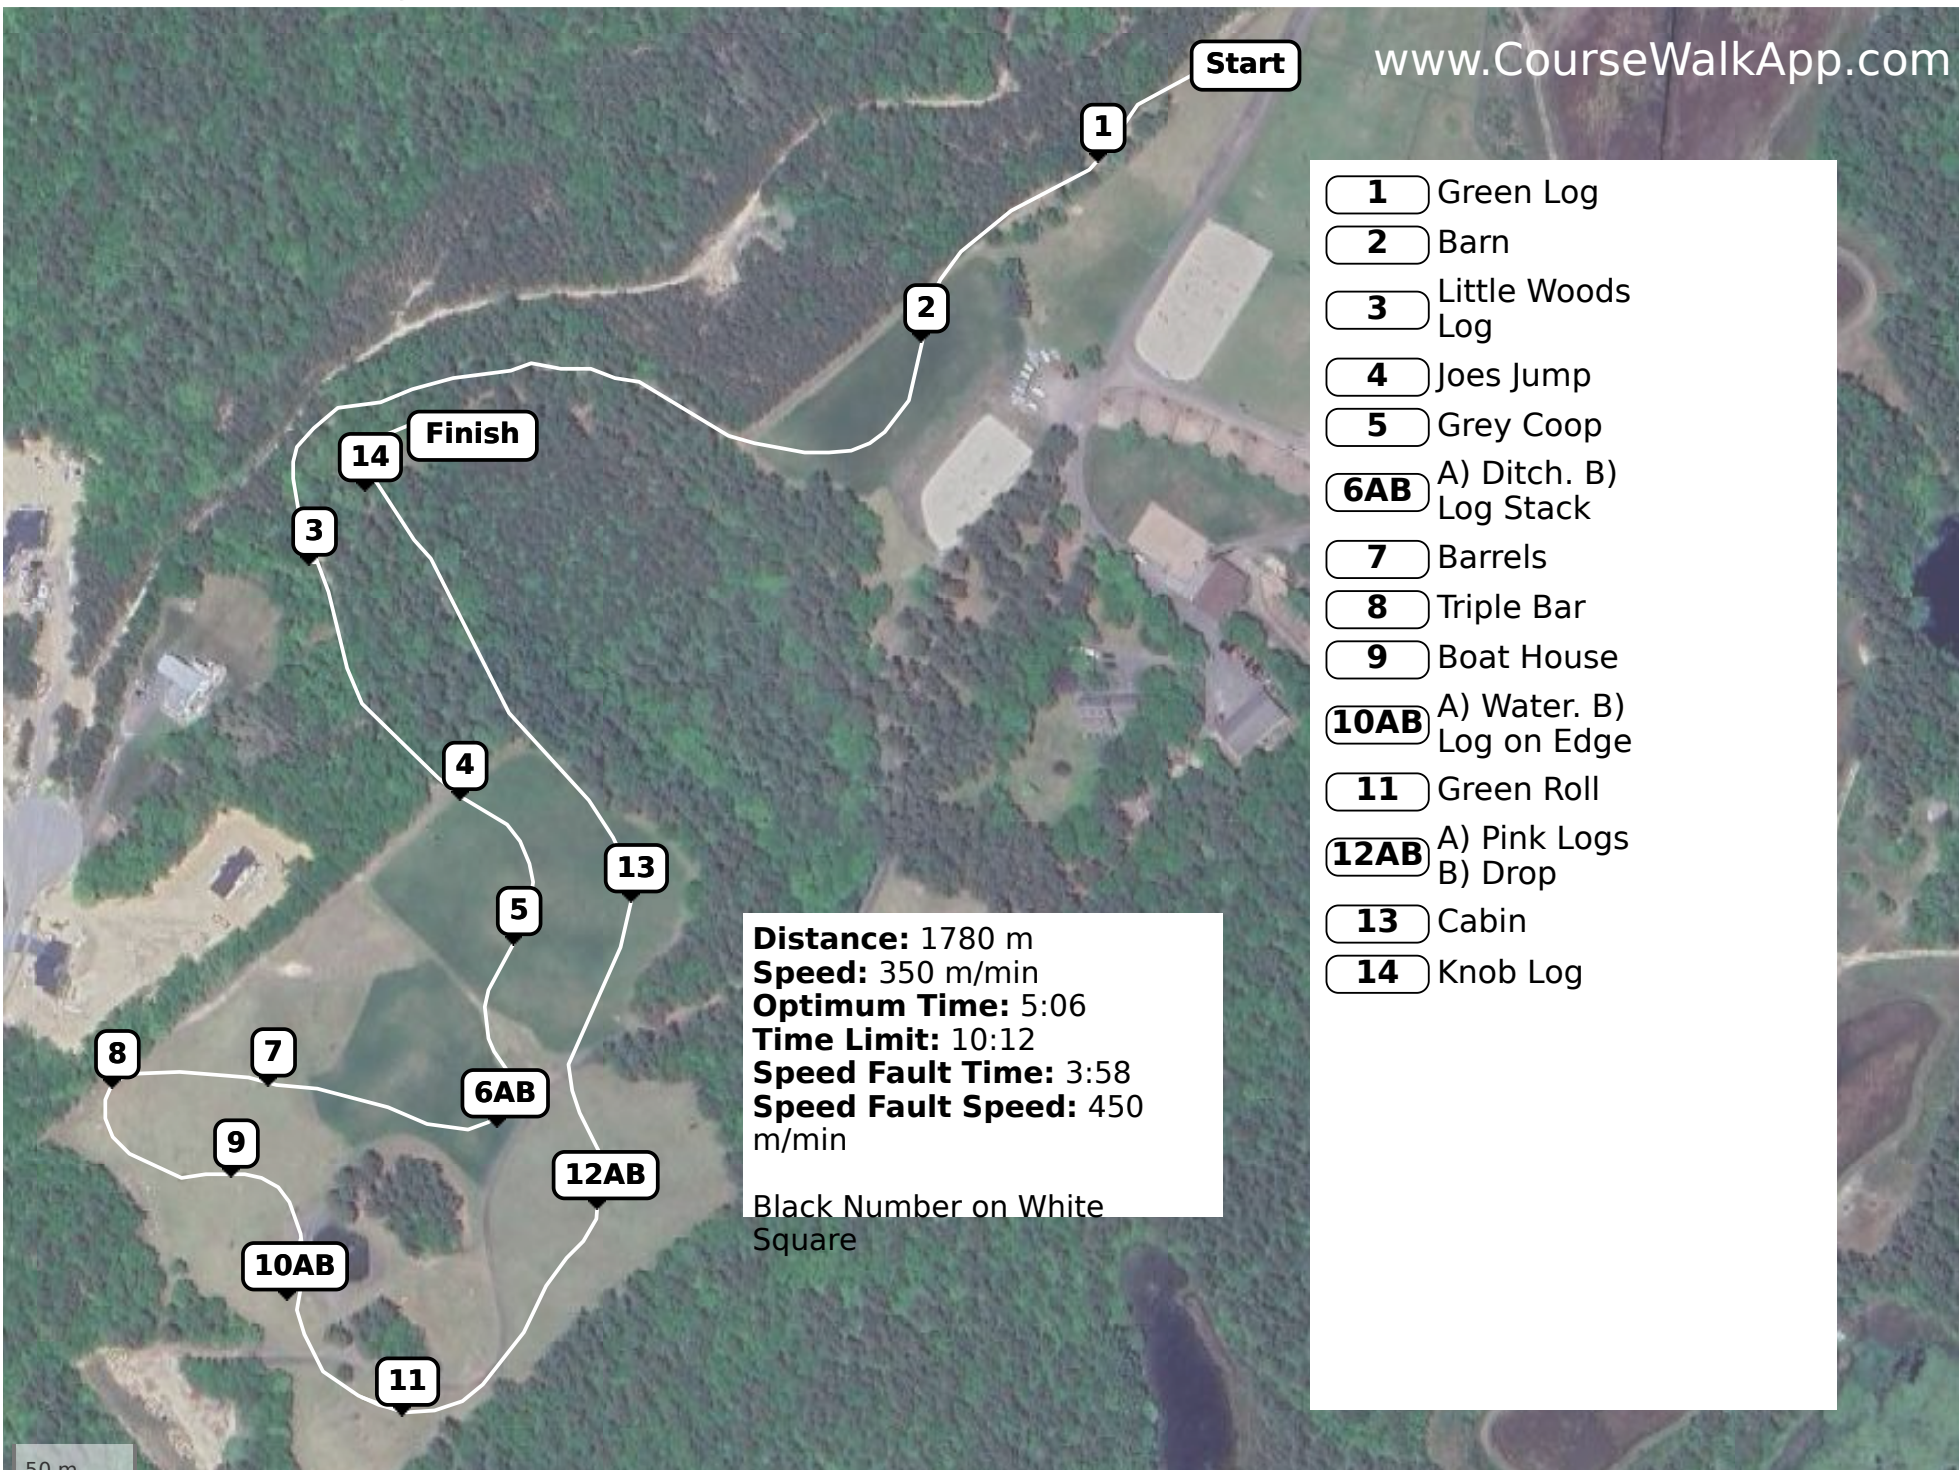

VALINOR FARM JUNE 2023 HORSE TRIALS (ID: 40449) - NOVICE

www.CourseWalkApp.com

- 1** Green Log
- 2** Barn
- 3** Little Woods Log
- 4** Joes Jump
- 5** Grey Coop
- 6AB** A) Ditch. B) Log Stack
- 7** Barrels
- 8** Triple Bar
- 9** Boat House
- 10AB** A) Water. B) Log on Edge
- 11** Green Roll
- 12AB** A) Pink Logs B) Drop
- 13** Cabin
- 14** Knob Log

Distance: 1780 m
Speed: 350 m/min
Optimum Time: 5:06
Time Limit: 10:12
Speed Fault Time: 3:58
Speed Fault Speed: 450 m/min

Black Number on White Square