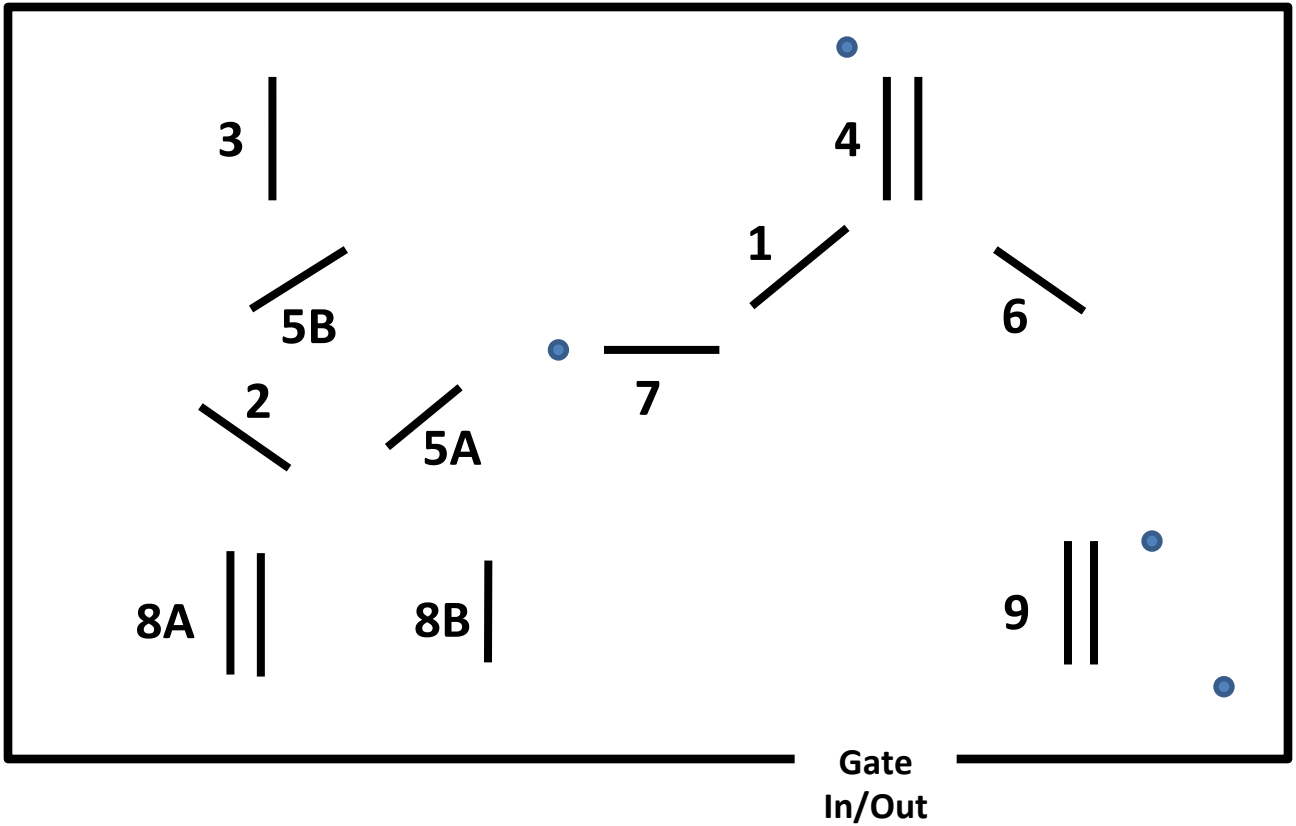

# STADIUM

August  
2024

Level	Height	Change
Training	3' 3"	As Shown
Novice	2' 11"	No #5B
Beginner Novice	2' 7"	No #5B
Starter	2' 3"	No #5B, No #8A
Elementary	2'	No #5B, No #8A, Verticals Only

\*\*Courses are not timed